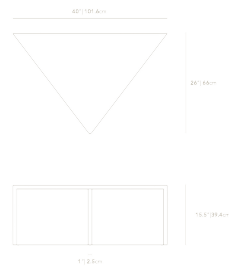

### Dimensions

52 in x 40 in x 15.5 in (Width x Depth x Height)

All measurements are approximations.

Terra Modular Coffee Table Deluxe High

Terra Modular Coffee Table Deluxe Low