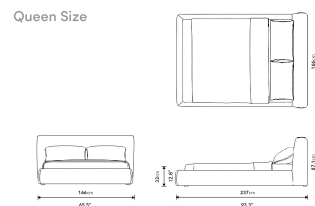

Details

- Pine wood headboard
- California Phase 2 Compliant MDF
- Standard quality framing is secured with strong metal brackets
- European flexible slat system included
- Upholstered in durable modern fabric
- Full frame wrapped in triple layer multi-density foam cushioning
- Approximately 3 inch mattress inset
- Assembly required

*Mattress in images is 8" thick

Dimensions

65.5 in x 93.3 in x 34.3 in (Width x Depth x Height)

All measurements are approximations.

Assembly Instructions

[Download](#)

OPHELIA BED

Full Size

Queen Size

King Size

Cal King Size