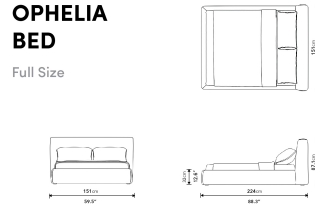

Details

- Pine wood headboard
- California Phase 2 Compliant MDF
- Standard quality framing is secured with strong metal brackets
- European flexible slat system included
- Upholstered in durable modern fabric
- Full frame wrapped in triple layer multi-density foam cushioning
- Approximately 3 inch mattress inset
- Assembly required

*Mattress in images is 8" thick

Dimensions

65.5 in x 93.3 in x 34.3 in (Width x Depth x Height)

All measurements are approximations.

Assembly Instructions

[Download](#)

OPHELIA BED

Full Size

Queen Size

King Size

Cal King Size