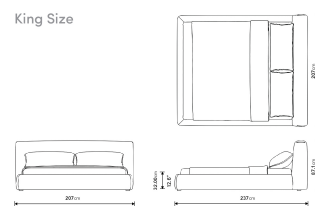

Details

- Pine wood headboard
- California Phase 2 Compliant MDF
- Standard quality framing is secured with strong metal brackets
- European flexible slat system included
- Upholstered in durable modern fabric
- Full frame wrapped in triple layer multi-density foam cushioning
- Approximately 3 inch mattress inset
- Assembly required

*Mattress in images is 8" thick

Dimensions

65.5 in x 93.3 in x 34.3 in (Width x Depth x Height)

All measurements are approximations.

Assembly Instructions

[Download](#)

OPHELIA BED

Full Size

Queen Size

King Size

Cal King Size