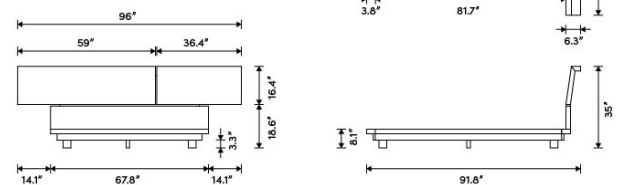

HUNTER BED

Queen Size