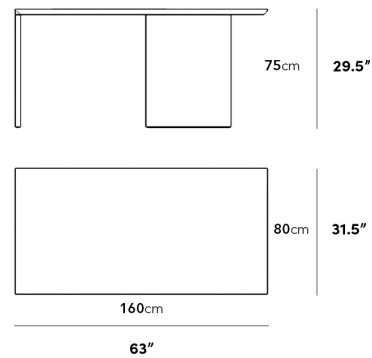

Dimensions

63 in x 31.5 in x 29.5 in (Width x Depth x Height)

All measurements are approximations.

Assembly Instructions

[Download](#)

Gia Desk 63"

Gia Desk 88"