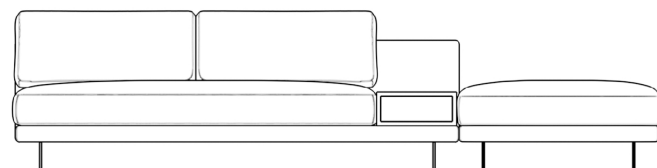

ROVECONCEPTS

Rove Concepts

Dresden Open End Sofa with Side Table

Compelling in its simple yet cutting edge style, the Dresden modular collection is a bold take on contemporary design. The sleek, low profile frame is met with grand cloud-like seat cushions to create the statement making structure. The Dresden also balances the expansive seating with an interchangeable side table insert that is offered in walnut, natural, and white lacquer finishes. Grounded on cast stainless steel legs with an elegant brushed finish, this piece's thoughtful composition demonstrates an exceptional opportunity for modern luxury in your home.

See the entire Dresden Collection here.

Additional side table color options available here.

Learn more about the Dresden design here.

Details

- Kiln-dried hardwood frame with doweled joints and reinforced corner blocks
- Soft-padded frame made with polyurethane foam wrapped in polyester fiber
- 8 gauge sinuous spring construction
- 3 layer high-density foam cushioning topped with premium 100% goose feathers
- Low profile solid stainless steel legs
- Includes 1 armless sofa with walnut storage table, and 1 ottoman

Storage table in walnut veneer with push to open drawer (additional color options sold separately)

- Available as preset or custom modular configurations
- Soft Feel (Learn more about our sofa firmness here.)

Legs require light assembly

To join the modular pieces together please use the connector pieces that are included

*Assembly is optional as the Dresden Side Table is weighted and will remain in place without having to secure with screws
roveconcepts.com • 225-34 West 7th Ave, Vancouver, BC, Canada V5Y 1L6 • 1.800.705.6217