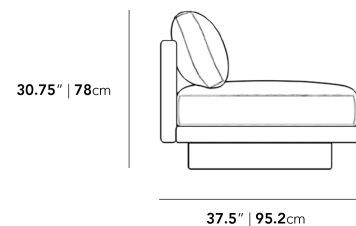

*Assembly is optional as the Dresden Side Table is weighted and will remain in place without having to secure with screws
roveconcepts.com • 225-34 West 7th Ave, Vancouver, BC, Canada V5Y 1L6 • 1.800.705.6217