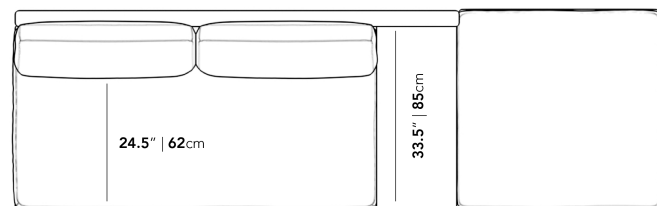

*Assembly is optional as the Dresden Side Table is weighted and will remain in place without having to secure with screws
roveconcepts.com • 225-34 West 7th Ave, Vancouver, BC, Canada V5Y 1L6 • 1.800.705.6217