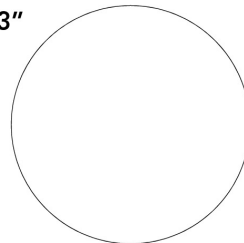

This product will be shipped in a wooden crate, tools are recommended for unboxing

Dimensions

48 in x 48 in x 29.2 in (Width x Depth x Height)
All measurements are approximations.

Assembly Instructions

[Download](#)

48"

48" | 122cm

29.2" | 74cm

17.7" | 45cm

63"

63" | 160cm

29.2" | 74cm

21.6" | 55cm