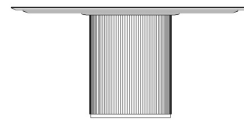

This product will be shipped in a wooden crate, tools are recommended for unboxing

Dimensions

48 in x 48 in x 29.2 in (Width x Depth x Height)
All measurements are approximations.

Assembly Instructions

[Download](#)

48"

48" | 122cm

29.2" | 74cm

17.7" | 45cm

63"

63" | 160cm

29.2" | 74cm

21.6" | 55cm