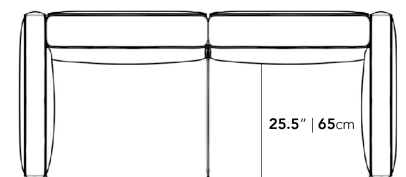

Throw cushions not included

•

Medium-Firm Feel ([Learn more about our sofa firmness here.](#))

- Legs require light assembly
- Connectors not included/compatible for this collection

Dimensions

79 in x 36.25 in x 26 in (Width x Depth x Height)

Seat Height: 14.5 in

All measurements are approximations.

79" | 200cm

26" | 66cm

14.5" | 37cm

36.25" | 92cm

25.5" | 65cm