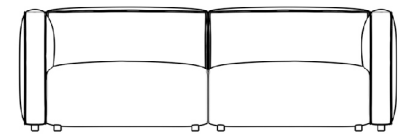

Throw cushions not included

•

Medium-Firm Feel ([Learn more about our sofa firmness here.](#))

- Legs require light assembly
- Connectors not included/compatible for this collection

Dimensions

79 in x 36.25 in x 26 in (Width x Depth x Height)

Seat Height: 14.5 in

All measurements are approximations.

79" | 200cm

26" | 66cm

14.5" | 37cm

36.25" | 92cm

25.5" | 65cm