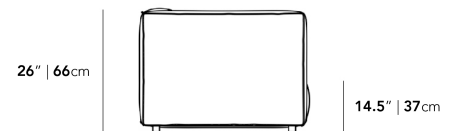

Throw cushions not included

•

Medium-Firm Feel ([Learn more about our sofa firmness here.](#))

- Legs require light assembly
- Connectors not included/compatible for this collection

Dimensions

79 in x 36.25 in x 26 in (Width x Depth x Height)

Seat Height: 14.5 in

All measurements are approximations.

79" | 200cm

26" | 66cm

14.5" | 37cm

36.25" | 92cm

25.5" | 65cm